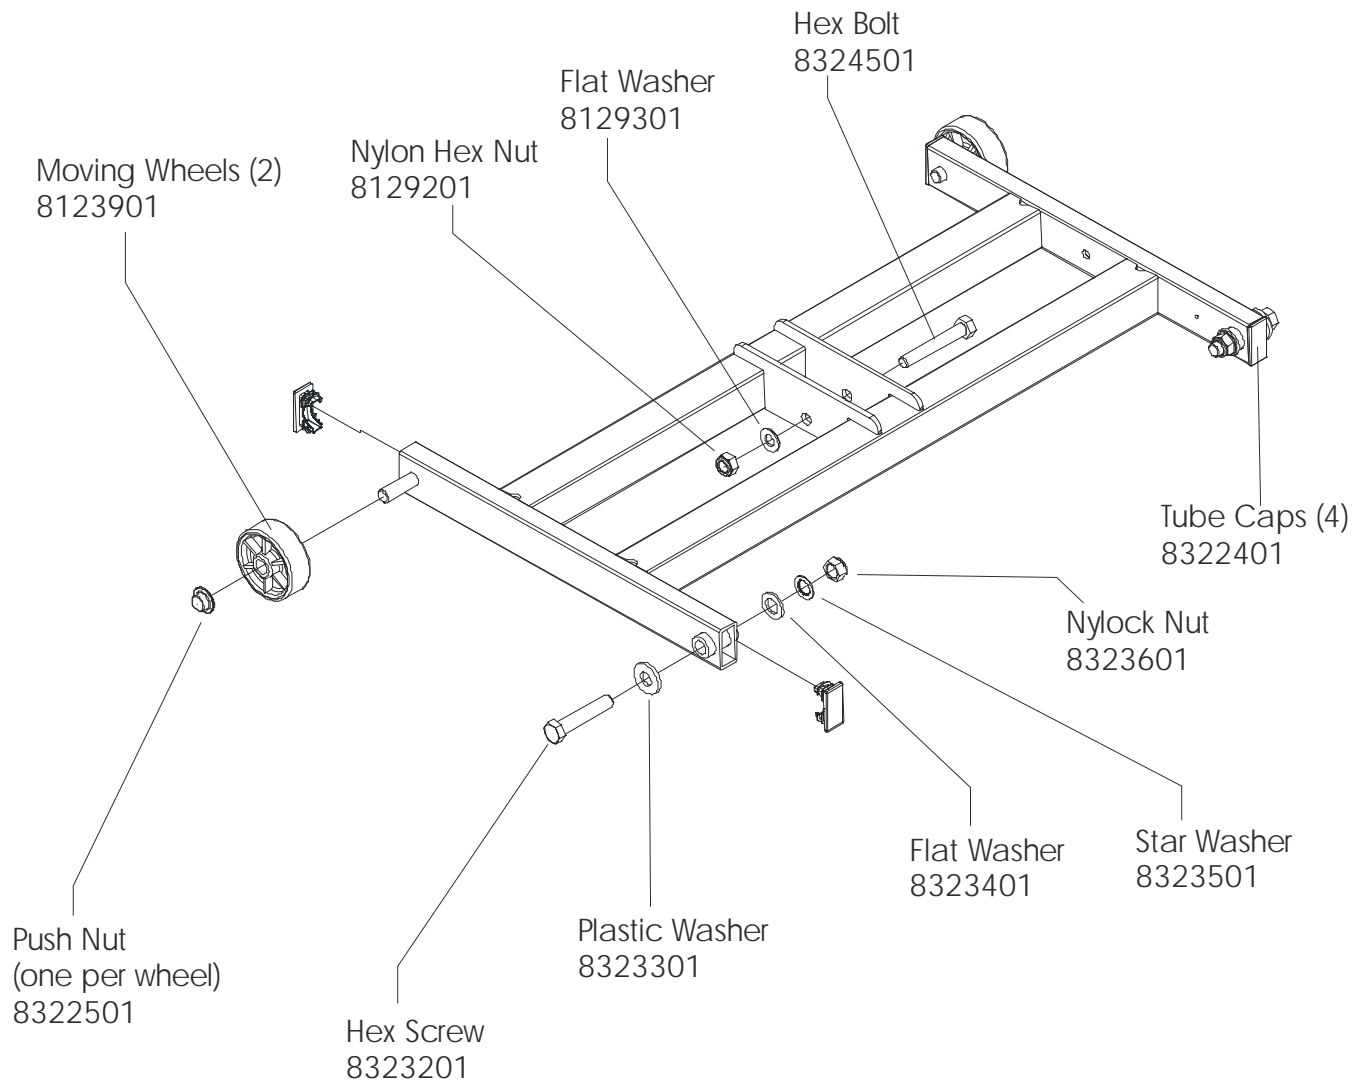

LifeFitness

T3 Consumer Treadmill

Customer Support Services
PARTS MANUAL revised 04 Feb 2011

Console	3
Console Bracket Assembly and Covers	4
Handlebar and Horizontal Bar	5
Striding Belt, Deck, and Rollers.....	6
Motor Cover, Extrusions, and End Caps	7
Uprights	8
Drive Motor, Lift Motor, and Motor Controller.....	9
Deck Springs and Side Extrusion Brackets	10
On/Off Switch, Circuit Breaker, Main Cable, and AC Inlet	11
Transport Wheels, Leg Levelers, and Hardware Bag.....	12
Cables and Miscellaneous	13
Wiring Diagram.....	14

Description	Part No.
BASIC TREADMILL CONSOLE ENG/ENG+MET	BAST-000X-0102
BASIC TREADMILL CONSOLE GER/MET	BAST-020X-0102
ADVANCED TREADMILL CONSOLE ENG/ENG+MET	ADVT-000X-0102
ADVANCED TREADMILL CONSOLE GER/MET	ADVT-020X-0102
CONSOLE-TO-CONSOLE-BASE-ASSEMBLY BOLT	8134001

T3 Consumer Treadmill
 Console Bracket Assembly and Covers

T3-XXXX-0102
 S/N

NOTE:
If replacing either the running belt or the deck, a bottle of silicone (part #8168601) must be ordered.

T3 Consumer Treadmill
 Drive Motor, Lift Motor, and Motor Controller

T3-XXXX-0102
 S/N

Description	Part No.
User/Assy. Manual (English)	8288401
User/Assy. Manual (Ger/Met)	8288501
Hardware Bag Assembly	8292101
Touchup Paint	8186301
CABLE; MOTOR-CONTROL, UPRIGHT, T3	8336201
CABLE, UPRIGHT	8174301
CABLE, CONSOLE, UPRIGHT	8174201
CABLE1, CONSOLE, INTERCONNECT	8174001
CABLE2, CONSOLE, INTERCONNECT	8174101
WIRE, CONTACT HR CONNECT	8344201
WIRE, CONNECT	8344301